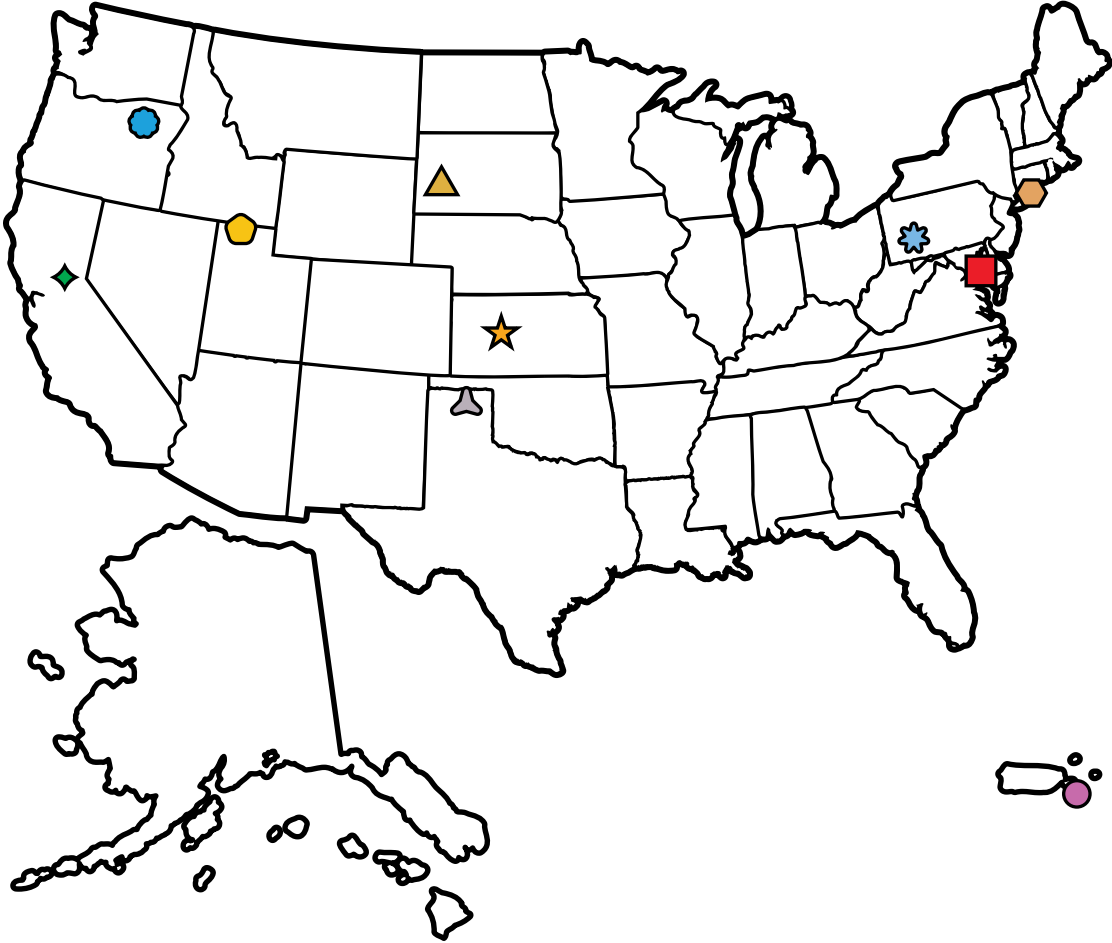

**We hope you enjoy!**

- The Creative Team at  
Passport To Your National Parks®

**2025**

**Stamp Set Coloring Book**

This book belongs to: \_\_\_\_\_

# 2025 Passport Stamp Set Regions & Locations

-  **North Atlantic Region**  
African Burial Ground NM  
New York, NY
-  **Mid-Atlantic Region**  
Friendship Hill NHS  
Point Marion, PA
-  **National Capital Region**  
Old Stone House  
Washington, DC
-  **Southeast Region**  
Christiansted NHS  
Christiansted, VI
-  **Midwest Region**  
Brown v. Board of Education NHP  
Topeka, KS
-  **Southwest Region**  
Alibates Flint Quarries NM  
Potter County, TX
-  **Rocky Mountain Region**  
Golden Spike NHP  
Promontory, UT
-  **Western Region**  
John Muir NHS  
Martinez, CA
-  **Pacific Northwest & Alaska Region**  
John Day Fossil Beds NM  
Kimberly, OR
-  **National Stamp**  
Mount Rushmore NM  
Keystone, SD

**Christiansted National Historic Site**

Old Stone House

**Golden Spike National Historical Park**

**John Day Fossil Beds National Monument**

**Brown v. Board of Education National Historical Park**

**Alibates Flint Quarries National Monument**

**John Muir National Historic Site**

**African Burial Ground National Monument**

**Friendship Hill National Historic Site**

**Mount Rushmore National Memorial**