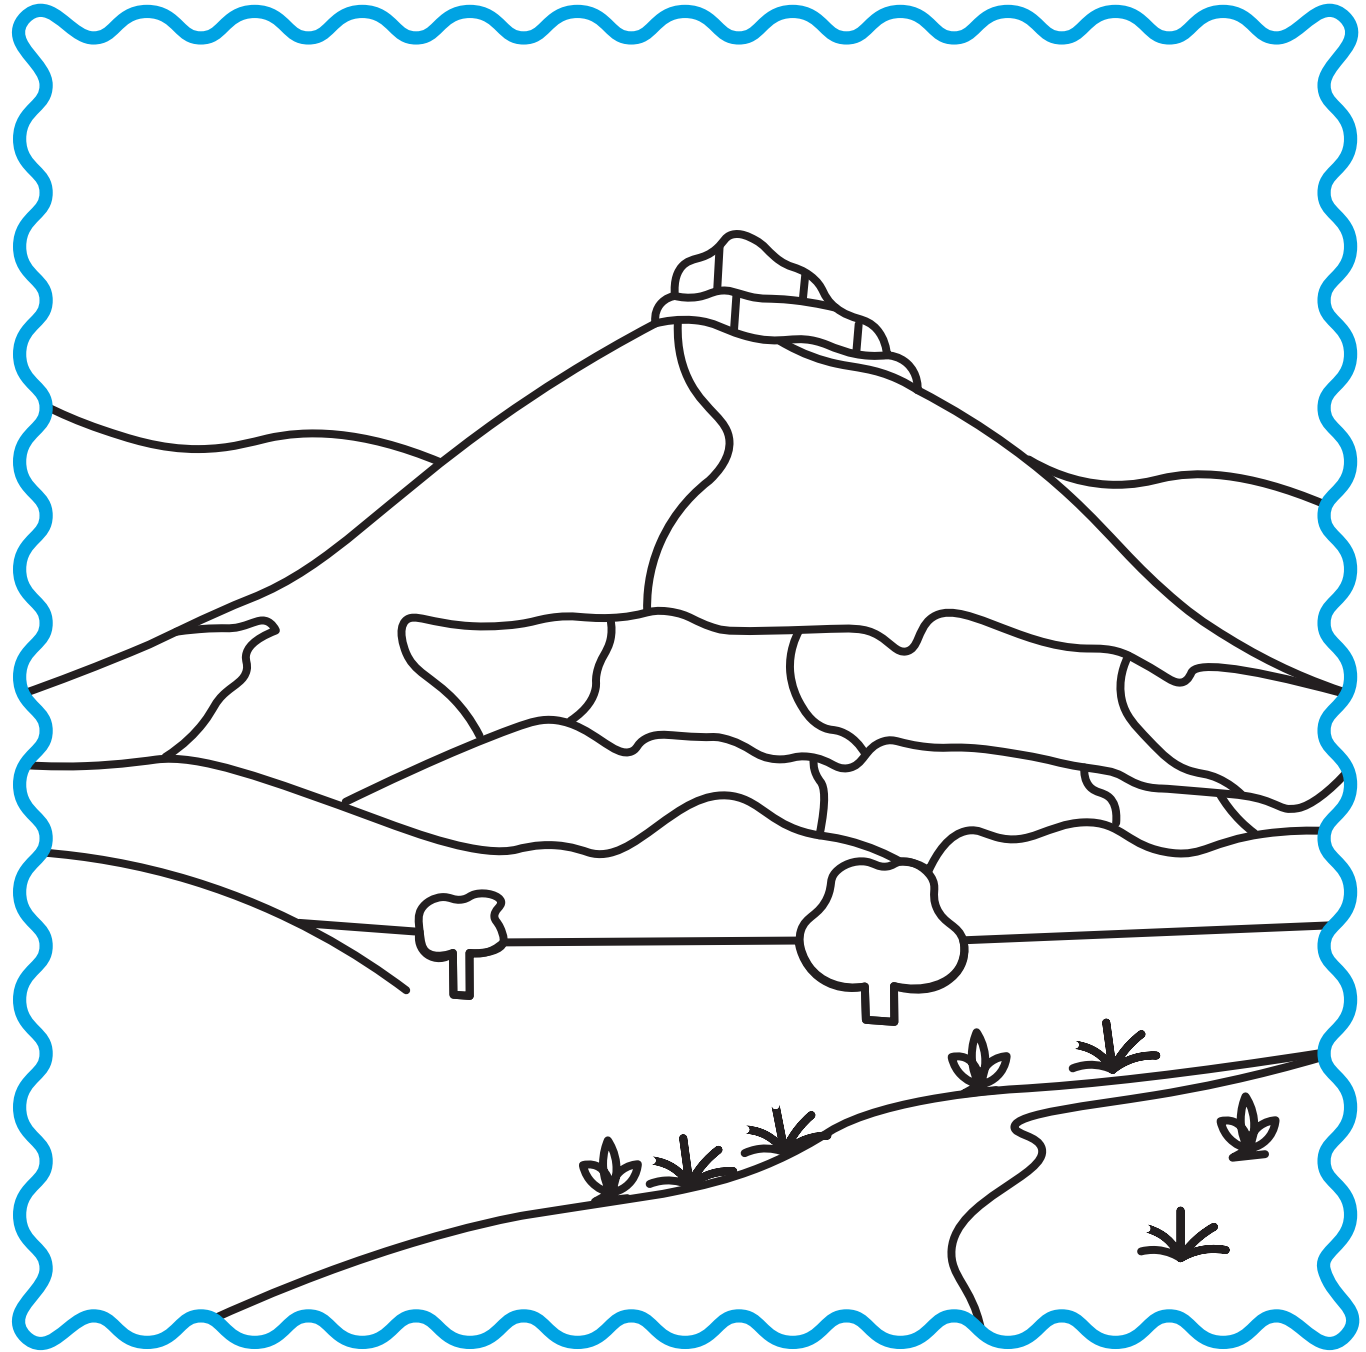

## Instructions:

1. Print out the 2025 Stamp Set Coloring Book document.
  - Don't worry if you can't print in color; black and white works too!
2. Take each page and locate the dashed line.
  - Fold the page away from the dashed line, then back towards it.
  - Repeat this for all pages.

# 2025 Passport Stamp Set Regions & Locations

-  **North Atlantic Region**  
African Burial Ground NM  
New York, NY
-  **Mid-Atlantic Region**  
Friendship Hill NHS  
Point Marion, PA
-  **National Capital Region**  
Old Stone House  
Washington, DC
-  **Southeast Region**  
Christiansted NHS  
Christiansted, VI
-  **Midwest Region**  
Brown v. Board of Education NHP  
Topeka, KS
-  **Southwest Region**  
Alibates Flint Quarries NM  
Potter County, TX
-  **Rocky Mountain Region**  
Golden Spike NHP  
Promontory, UT
-  **Western Region**  
John Muir NHS  
Martinez, CA
-  **Pacific Northwest & Alaska Region**  
John Day Fossil Beds NM  
Kimberly, OR
-  **National Stamp**  
Mount Rushmore NM  
Keystone, SD

**Christiansted National Historic Site**

Old Stone House

**Golden Spike National Historical Park**

**John Day Fossil Beds National Monument**

**Brown v. Board of Education National Historical Park**

**Alibates Flint Quarries National Monument**

**John Muir National Historic Site**

**African Burial Ground National Monument**

**Friendship Hill National Historic Site**

**Mount Rushmore National Memorial**